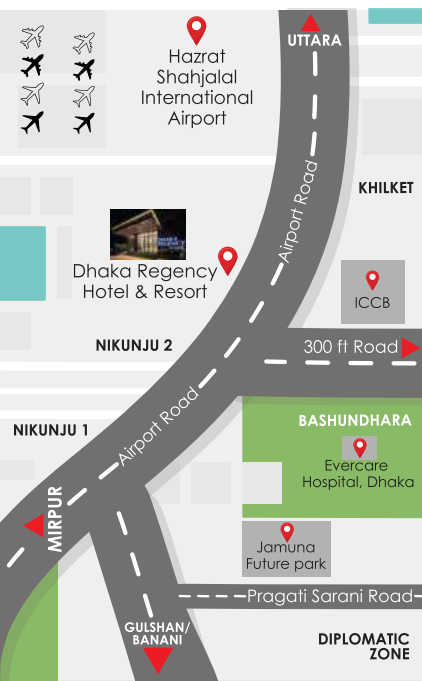

BUSINESS CENTER

Our guests enjoy 24-hours access to the fully equipped business center featured with facsimile transmissions, computer workstations, internet and email capabilities, color and b&w printers, copiers, binding and lamination work, and postal services.

Operating Hours: 9 AM to 6 PM. | Located at Level 05

LOYALTY PROGRAM | DHAKA REGENCY PREMIER CLUB

An exclusive privilege program aimed towards taking guest experiences in culinary and lifestyle to new heights. Whether escaping from day-to-day routine to enjoy a getaway, impressing a business associate with a lavish luncheon, or catching up with friends and family over a sumptuous banquet, Premier Club membership allows members to do so with flair. Traveling or at home, members are the first to learn about great promotions and receive invitation to exclusive events and reclaim the right to an advantaged existence like discounts on accommodation, dining, or recreations.

IMPORTANT CONTACTS AT HOTEL

Room Reservation	+8801713332611
Restaurant/s Reservation	+8801713332661
Venue Booking	+8801713332511
Juvenex Spa & Salon	+8801713332502
DR Fitness Club	+8801713332504
Loyalty Membership	+8801713332540
Guest Relationship Manager	+8801713332645

MUST EAT

Kacchi Biryani
Chicken Biryani
Beef Tehari
Beef Buna
Hilsha Fry
Sorisha Hilsha
Dhaka Special Pizza
Tiramisu
Gulab Jamun

MUST VISIT

Rooftop Garden
Swimming Pool
Lounge
Bar

MUST DO

Exercise
Massage
Swimming
Dining

DHAKA REGENCY
VIRTUAL TOUR